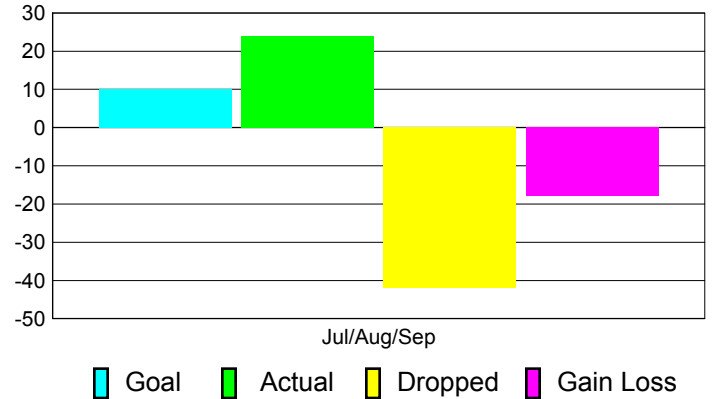

Membership Results 2012-2013

Goal, New, Dropped, Gain/Loss