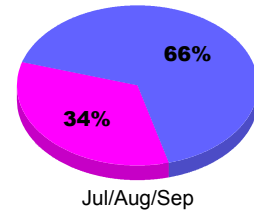

**Membership Results
2012-2013**

**Membership
2011-2012**

Month	Net Memb Goal	Actual New Memb	Actual Dropped Memb	Gain/Loss of Memb	Gain/Loss of Memb
Jul/Aug/Sep	10	24	-42	-18	13
Totals	10	24	-42	-18	13

Membership Results 2012-2013

Goal, New, Dropped, Gain/Loss

Comparison of Membership Gain/Loss

Current Year Compared to the Previous Year

Gender Comparison 2012-2013

Male Female